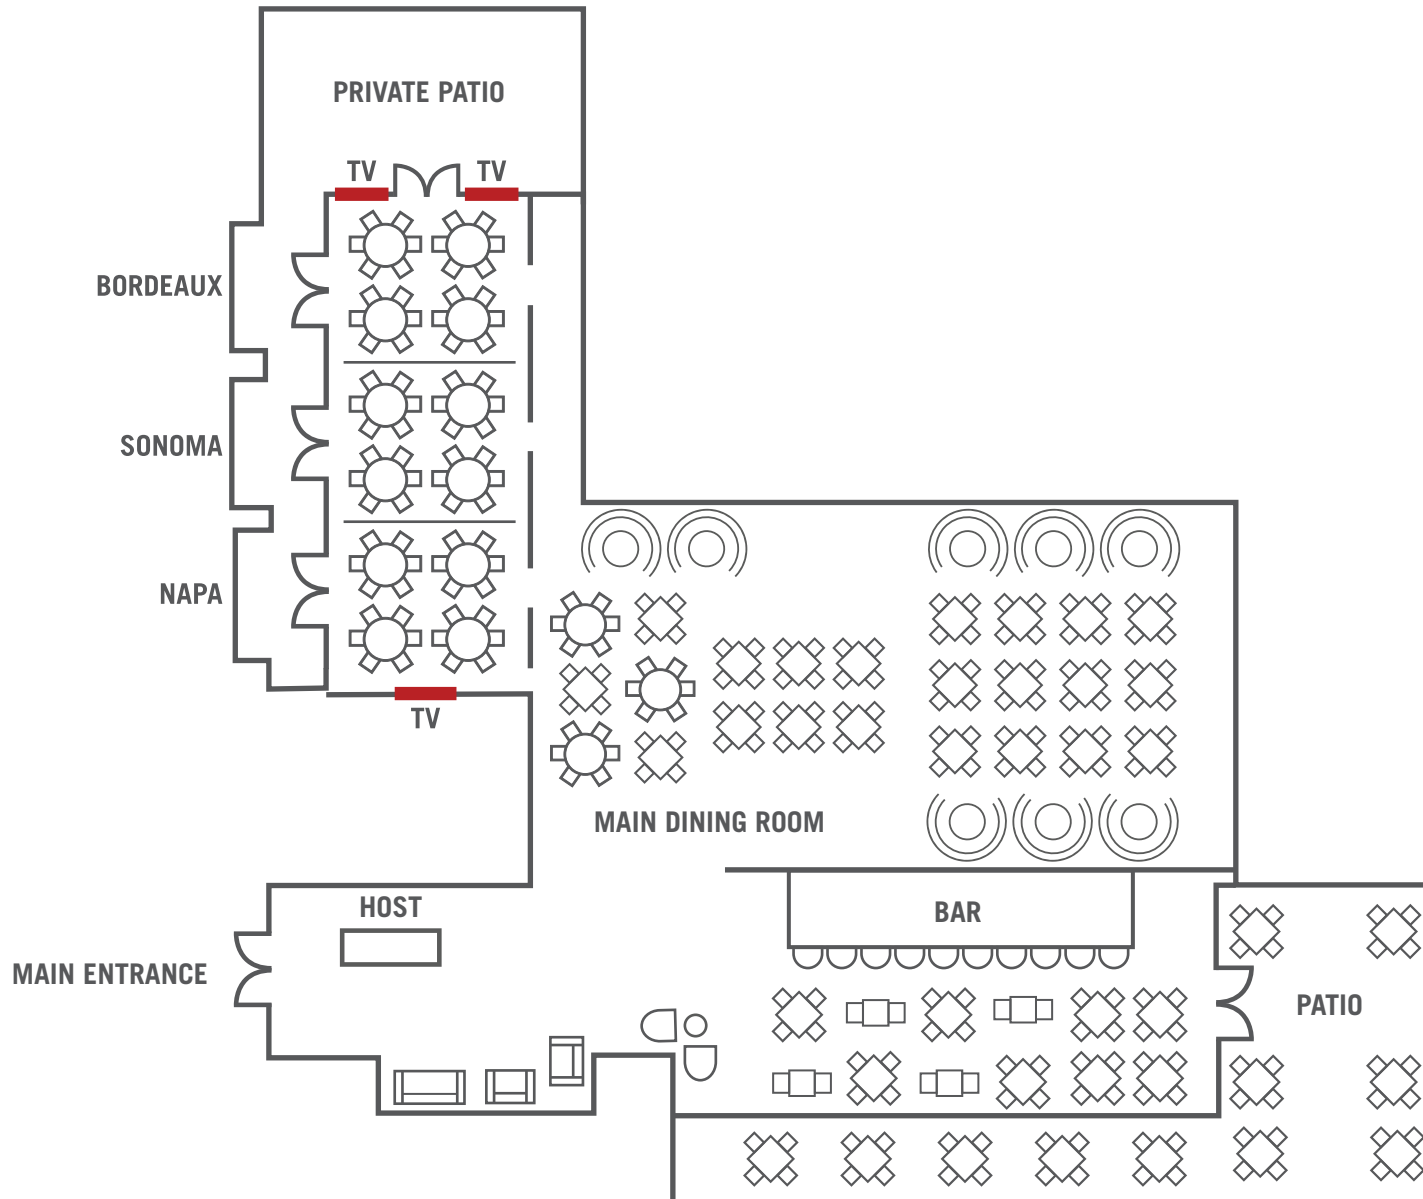

LAKE MARY

Room	Guests
Napa	28
Sonoma	28
Bordeaux	28
Private Patio	50
Main Dining Room	170
Napa & Sonoma	56
Sonoma & Bordeaux	56
Napa, Sonoma & Bordeaux	84

Capacity may vary due to room setup, additional setups available.