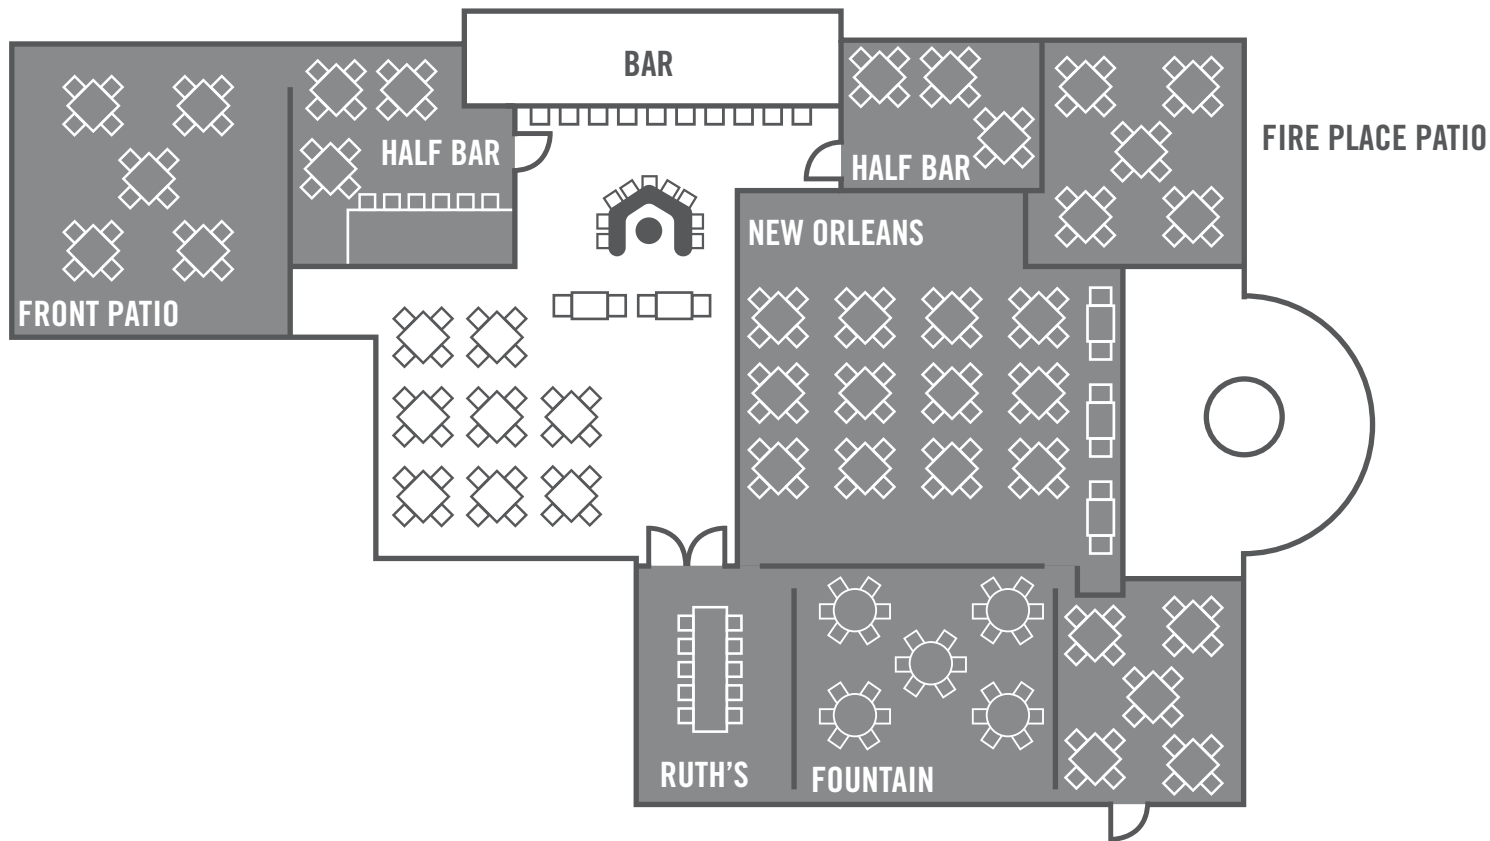

ANAHEIM

Room	Guests
Fountain	42
New Orleans	80
Ruth's	15
Fire Place Patio	20
Front Patio	20
Fountain, Ruth's, New Orleans	130
Fountain, Ruth's	62
Half Bar, Fire Place Patio Cocktail Reception	55
Half Bar, Front Patio Cocktail Reception	55