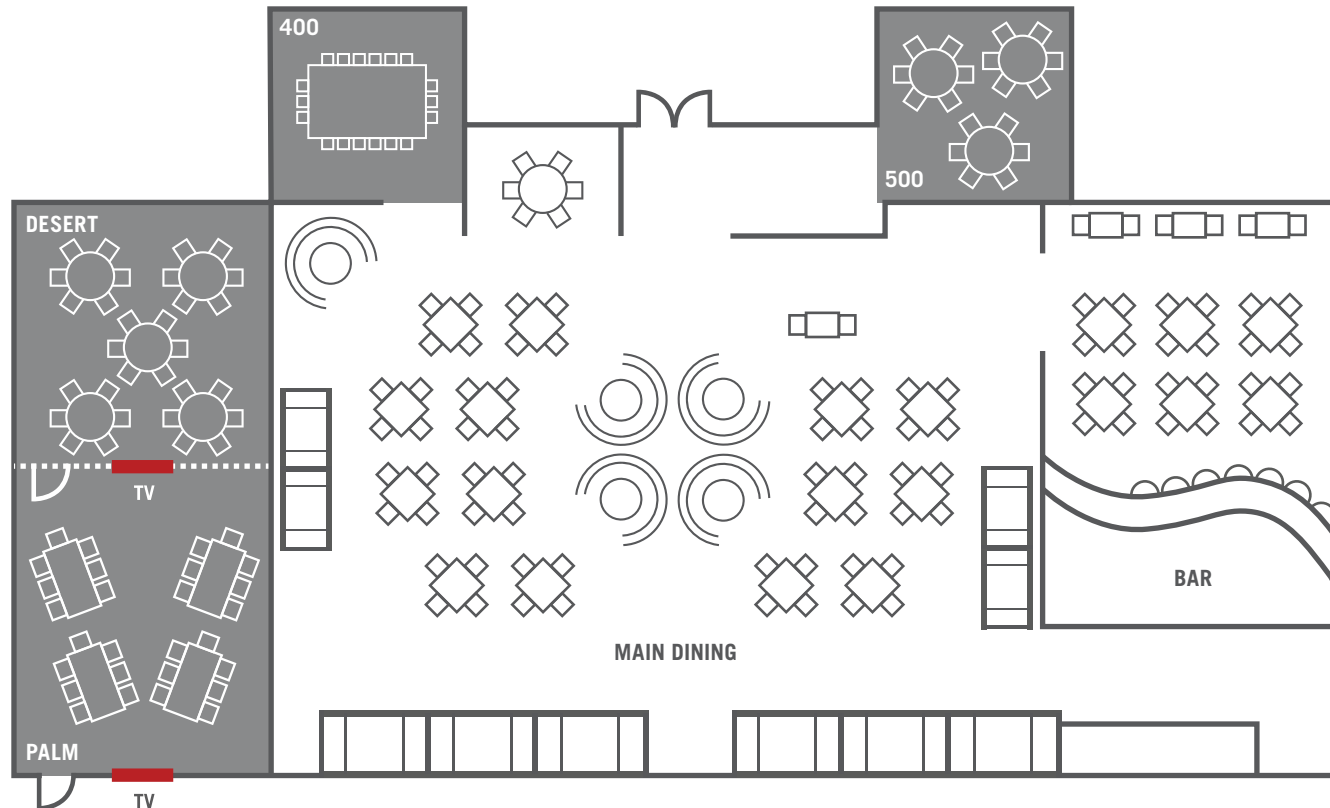

PALM DESERT

Room	Guests
Palm	42
Desert	30
Palm & Desert	70
400	18
500	18

Capacity may vary due to room setup, additional setups available.

For more information on private dining or to book your next event, contact your local sales manager.