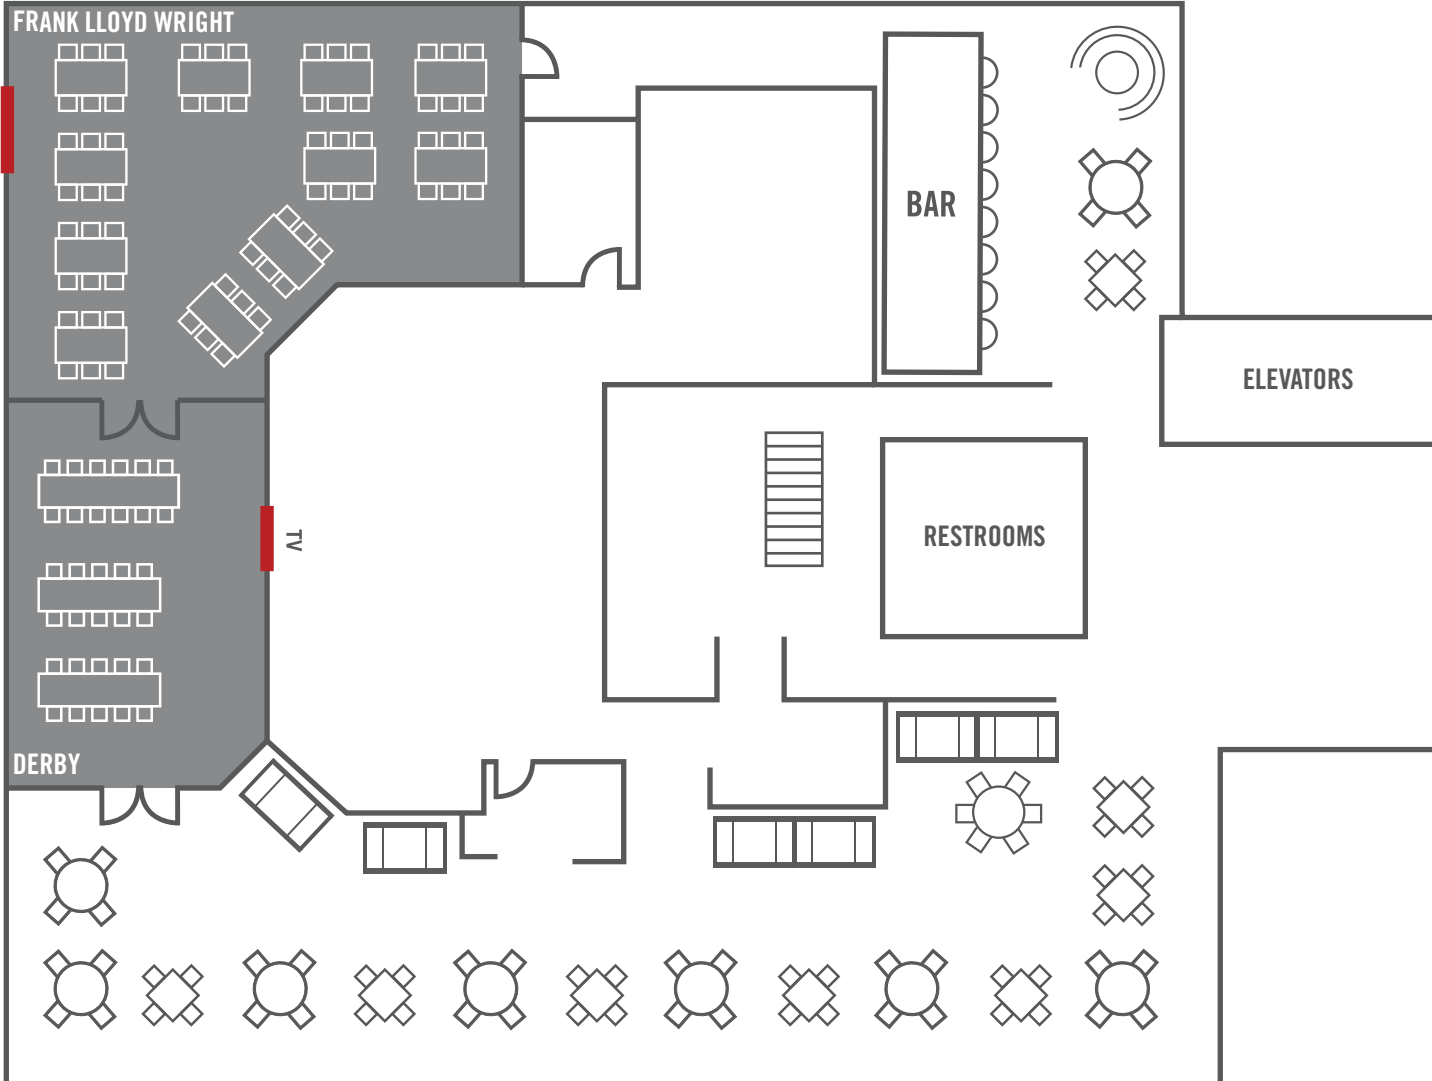

DROPDOWN
SCREEN/LCD
PROJECTOR

LOUISVILLE

Room	Guests
Derby	32
Frank Lloyd Wright	70

Capacity may vary due to room setup,
additional setups available.

For more information on private
dining or to book your next event,
contact your local sales manager.