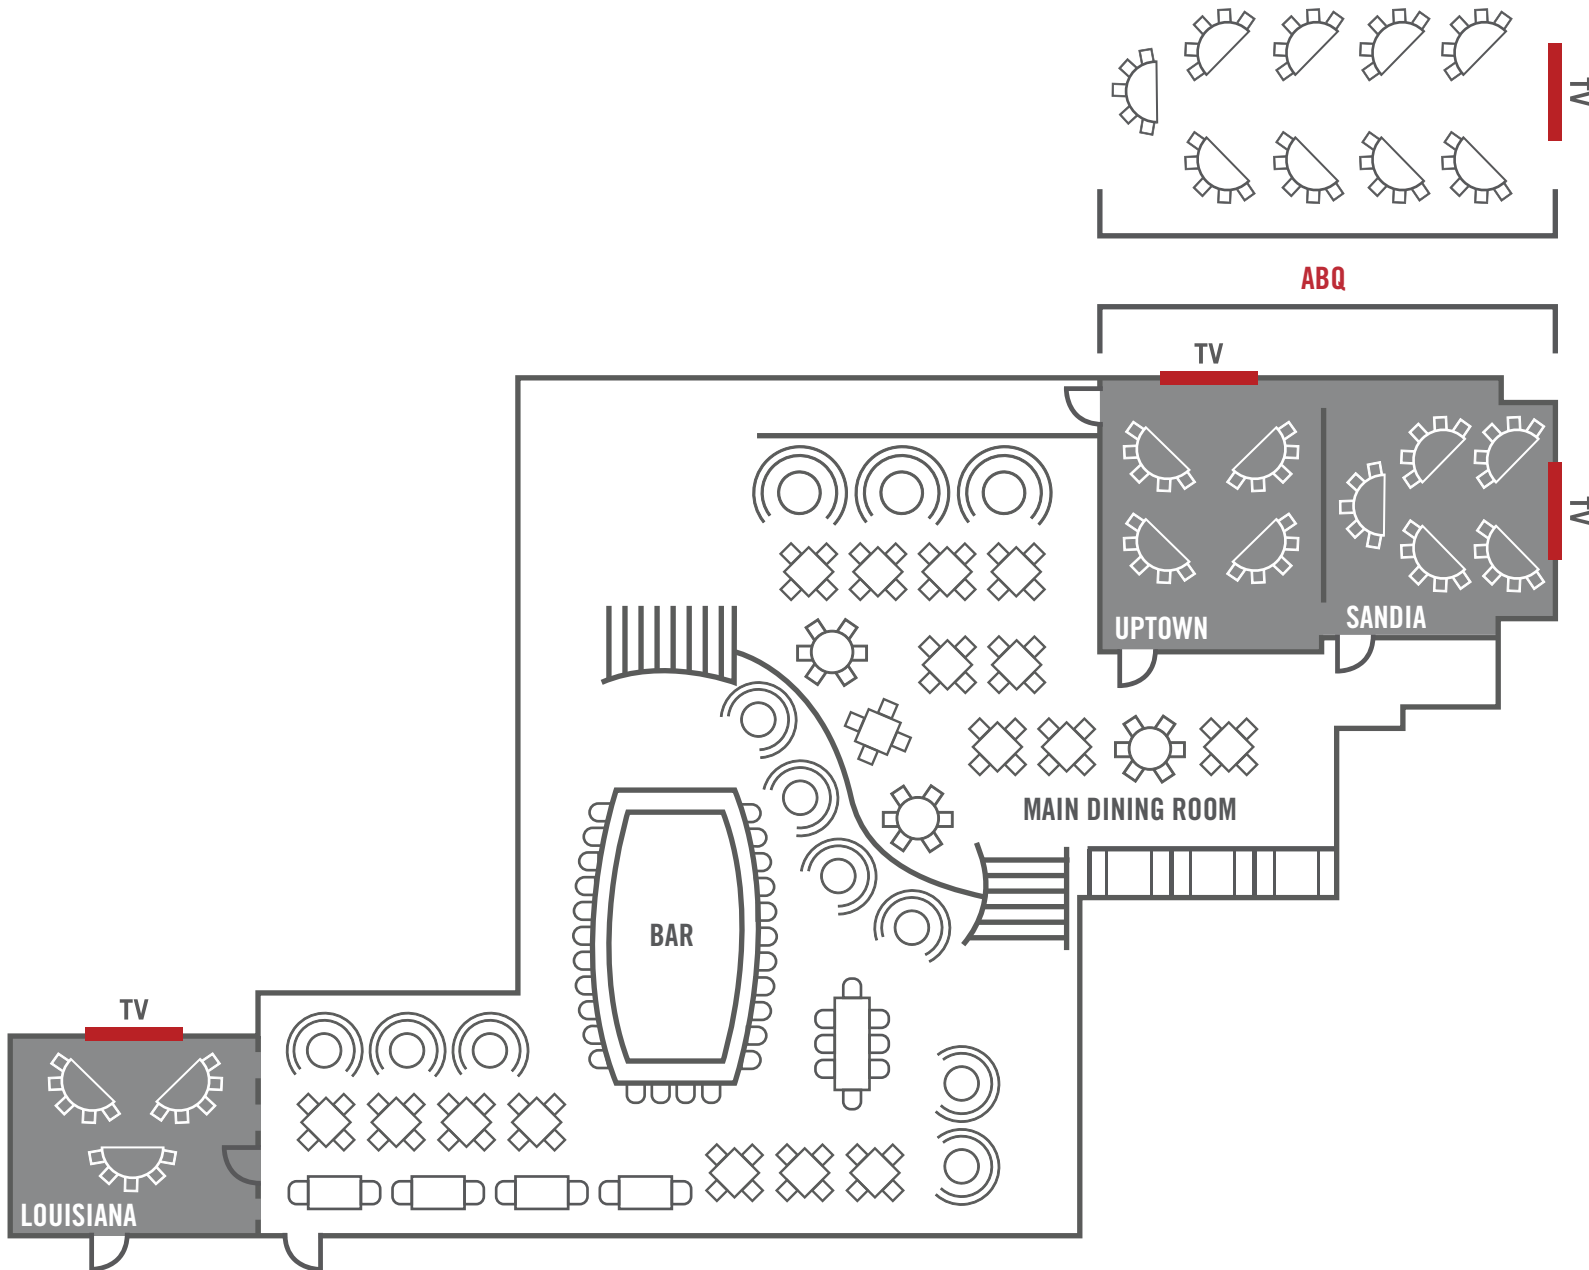

**ALBUQUERQUE**

Room	Guests
Louisiana	15
Sandia	25
Uptown	20
ABQ	45

Capacity may vary due to room setup, additional setups available.

For more information on private dining or to book your next event, contact your local sales manager.