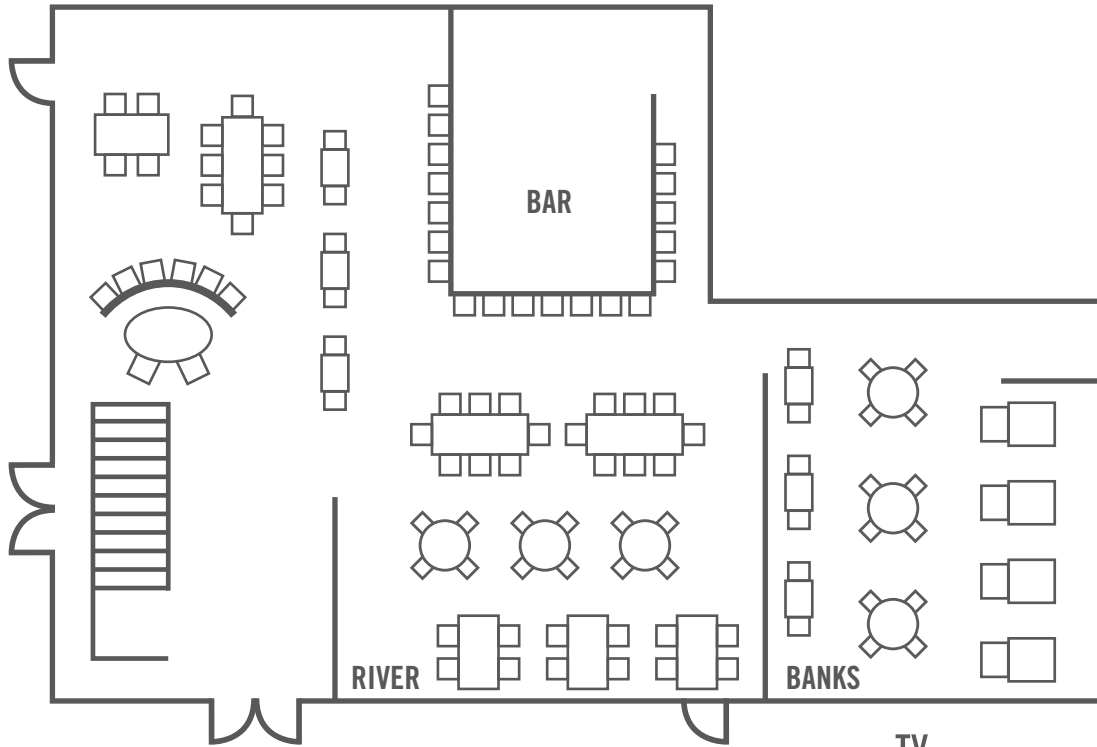

**CINCINNATI**

Room	Guests
Ruth's Suite	22
Banks	24
The Park	28
The Queen City	48
The Queen City & The Park	90

Capacity may vary due to room setup, additional setups available.

For more information on private dining or to book your next event, contact your local sales manager.